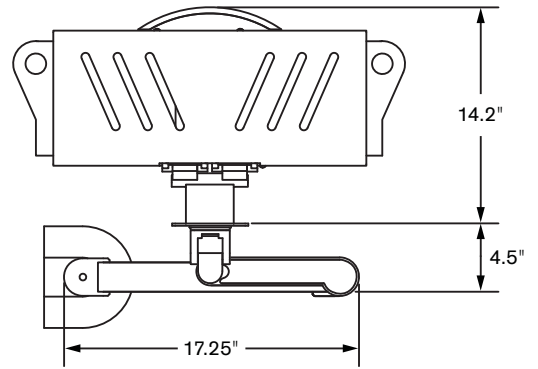

## Specifications

### MOUNTING OPTIONS

**TOP VIEW**  
Horizontal Range

**TOP VIEW**  
Arm Folded

**SIDE VIEW**  
Vertical Range

- Vertical range:**..... 18" (+/- 9" from horizontal)
- Horizontal range:**..... 27"
- Rotation:**..... 360 degrees at three joints
- Monitor tilt:**..... 200 degrees
- Monitor pivot:**..... Landscape to portrait
- Monitor compatibility:**..... VESA® 75mm and 100mm
- Cable management:**..... Cables are concealed in arm
- Mounting options:**..... FLEXmount™ – six different mounting options in one kit including desk clamp, thru-desk and wall
- Monitor weight/model number:**..... 6 - 23 lbs / 7509-1000hy