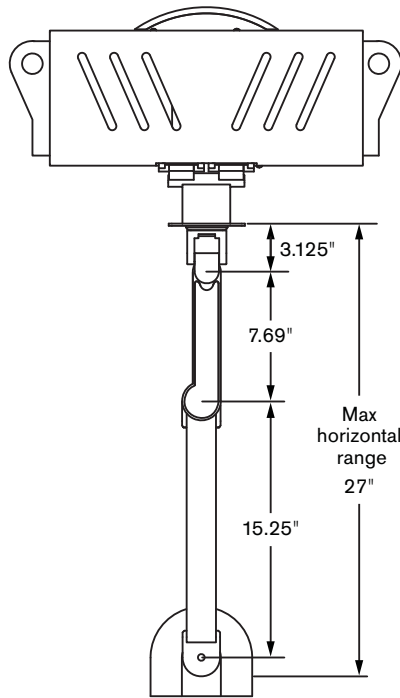

## Specifications

### MOUNTING OPTIONS

**TOP VIEW**  
Horizontal Range

**TOP VIEW**  
Arm Folded

**SIDE VIEW**  
Vertical Range

- Vertical range:**..... 18" (+/- 9" from horizontal)
- Horizontal range:**..... 27"
- Rotation:**..... 360 degrees at three joints
- Monitor tilt:**..... 200 degrees
- Monitor pivot:**..... Landscape to portrait
- Monitor compatibility:**..... VESA® 75mm and 100mm
- Cable management:**..... Cables are concealed in arm
- Mounting options:**..... FLEXmount™ – six different mounting options in one kit including desk clamp, thru-desk and wall
- Monitor weight/model number:**..... 6 - 23 lbs / 7509-1000hy