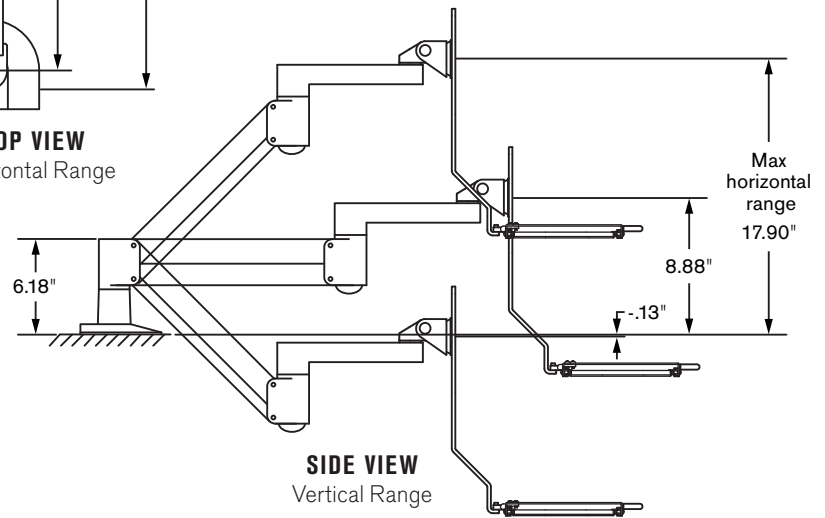

## Specifications

### MOUNTING OPTIONS

**TOP VIEW**  
Horizontal Range

**TOP VIEW**  
Arm Folded

**SIDE VIEW**  
Vertical Range

- Vertical range:**..... 18" (+/- 9" from horizontal)
- Horizontal range:**..... 27"
- Rotation:**..... 360 degrees at three joints
- Monitor tilt:**..... 200 degrees
- Monitor pivot:**..... Landscape to portrait
- Monitor compatibility:**..... VESA® 75mm and 100mm
- Cable management:**..... Cables are concealed in arm
- Mounting options:**..... FLEXmount™ – six different mounting options in one kit including desk clamp, thru-desk and wall
- Monitor weight/model number:**..... 6 - 23 lbs / 7509-1000hy