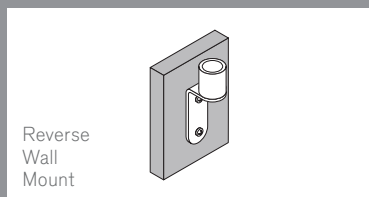

### MOUNTING OPTIONS

**TOP VIEW**  
Horizontal Range

**TOP VIEW**  
Arm Folded

**SIDE VIEW**  
Vertical Range

- Vertical range:**..... 18" (+/- 9" from horizontal)
- Horizontal range:**..... 27"
- Rotation:**..... 360 degrees at three joints
- Monitor tilt:**..... 200 degrees
- Monitor pivot:**..... Landscape to portrait
- Monitor compatibility:**..... VESA® 75mm and 100mm
- Cable management:**..... Cables are concealed in arm
- Mounting options:**..... FLEXmount™ – six different mounting options in one kit including desk clamp, thru-desk and wall
- Monitor weight/model number:**..... 6 - 23 lbs / 7509-1000hy