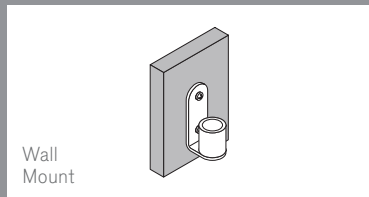

### MOUNTING OPTIONS

**TOP VIEW**  
Horizontal Range

**TOP VIEW**  
Arm Folded

**SIDE VIEW**  
Vertical Range

- Vertical range:**..... 18" (+/- 9" from horizontal)
- Horizontal range:**..... 27"
- Rotation:**..... 360 degrees at three joints
- Monitor tilt:**..... 200 degrees
- Monitor pivot:**..... Landscape to portrait
- Monitor compatibility:**..... VESA® 75mm and 100mm
- Cable management:**..... Cables are concealed in arm
- Mounting options:**..... FLEXmount™ – six different mounting options in one kit including desk clamp, thru-desk and wall
- Monitor weight/model number:**..... 6 - 23 lbs / 7509-1000hy