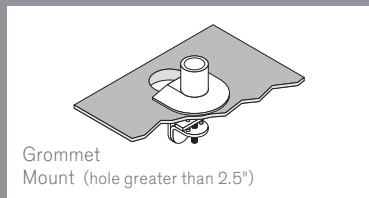

### MOUNTING OPTIONS

**TOP VIEW**  
Horizontal Range

**TOP VIEW**  
Arm Folded

**SIDE VIEW**  
Vertical Range

- Vertical range:**..... 18" (+/- 9" from horizontal)
- Horizontal range:**..... 27"
- Rotation:**..... 360 degrees at three joints
- Monitor tilt:**..... 200 degrees
- Monitor pivot:**..... Landscape to portrait
- Monitor compatibility:**..... VESA® 75mm and 100mm
- Cable management:**..... Cables are concealed in arm
- Mounting options:**..... FLEXmount™ – six different mounting options in one kit including desk clamp, thru-desk and wall
- Monitor weight/model number:**..... 6 - 23 lbs / 7509-1000hy