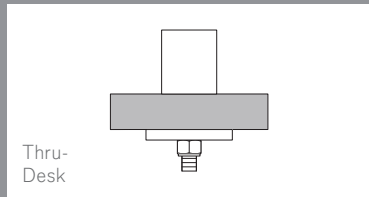

### MOUNTING OPTIONS

**TOP VIEW**  
Horizontal Range

**TOP VIEW**  
Arm Folded

**SIDE VIEW**  
Vertical Range

- Vertical range:**..... 18" (+/- 9" from horizontal)
- Horizontal range:**..... 27"
- Rotation:**..... 360 degrees at three joints
- Monitor tilt:**..... 200 degrees
- Monitor pivot:**..... Landscape to portrait
- Monitor compatibility:**..... VESA® 75mm and 100mm
- Cable management:**..... Cables are concealed in arm
- Mounting options:**..... FLEXmount™ – six different mounting options in one kit including desk clamp, thru-desk and wall
- Monitor weight/model number:**..... 6 - 23 lbs / 7509-1000hy