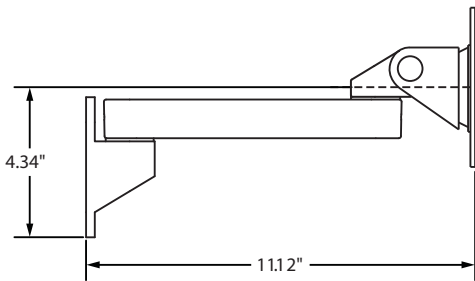

Model 9110

Specifications

9110

9110 -4

Monitor pivot..... Landscape to portrait
 Monitor compatibility..... VESA® 75mm and 100mm

9110 -8.5

9110 -8.5 -4