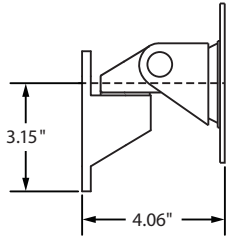

Model 9110

Specifications

9110

9110 -4

Monitor pivot..... Landscape to portrait
 Monitor compatibility..... VESA® 75mm and 100mm

9110 -8.5

9110 -8.5 -4