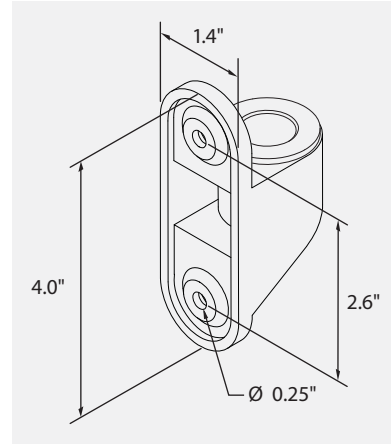

Model 9110

Specifications

9110

9110 -4

Monitor pivot..... Landscape to portrait
 Monitor compatibility..... VESA® 75mm and 100mm

9110 -8.5

9110 -8.5 -4