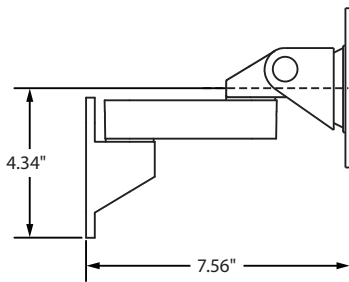

Model 9110

Specifications

9110

9110 -4

Monitor pivot..... Landscape to portrait
 Monitor compatibility..... VESA® 75mm and 100mm

9110 -8.5

9110 -8.5 -4